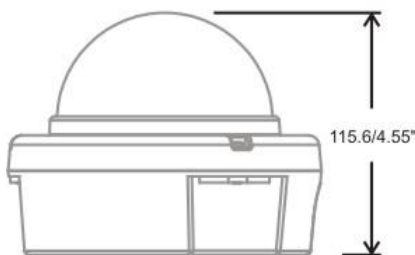

Megapixel Day & Night Fixed Dome Network Camera

FD-100Ap V3

Cost Effective /Full Features

- Megapixel High Resolution Indoor Dome Camera
- Cost Effective/ High Resolution/ Full Features Camera
- Easy Installation Dome Type Camera, Suitable for Project
- MPEG-4, MJPEG and H.264 Triple Codec Compression
- **Intelligent Multi-Profile Sensor Management[®]** for Different Environments
- Removable IR-cut Filter /Auto Light Sensor for Day and Night
- 1 DI/DO for External Alarm and Sensor Device
- Build in IR Leds effective up to 10 meters
- Two-way Audio Supported
- Power over Ethernet/ DC12V

ONVIF

Photo Indication & Dimension Diagram

- | | |
|--|------------------------------------|
| 1 RJ45 Connector
(for Ethernet and PoE) | 7 Terminal Block (for DC12V power) |
| 2 Conduit Plug and Hole | 8 Focus Control Bar |
| 3 LENS | 9 View Angel Control Bar |
| 4 Tilt Screw | |
| 5 Reset Button | |
| 6 Terminal Block (for Audio in/out, DIDO) | |